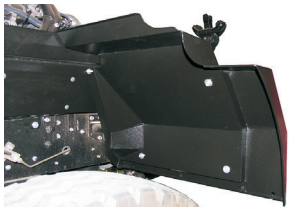

Aluminium Replacement Safety Panels For Isuzu F Series Trucks

Corner panel
FH 301 LH
FH 302 RH

Front Door Blister
FH 501 LH
FH 502 RH

Rear Fender Blister
(For Single Cab Only)
FH 601 LH
FH 602 RH

Mirror Bracket Cover
FH 101 LH
FH 102 RH

Door Handle
FH 701 LH FRONT
FH 702 RH FRONT
FH 711 LH REAR
FH 712 RH REAR

Under Body Kit

(Note: All panels are available separately)
FH 1001 LH
FH 1002 RH

Engine Guard

Rear Blister Extension
(For Dual Cab Only)
FH 611 LH
FH 612 RH

Fuse Box
(Fits behind cab)
FH 000

Splash Panel

Wheel Arch Panel

Mud Guard

Top Seal

Available From:

Tel: (08) 9444 1777
Fax: (08) 9444 1866
47 Gordon Road (East)
Osborne Park 6017
Western Australia
steve@newlanscoachbuilders.com.au