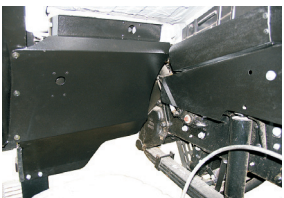

Splash Panel